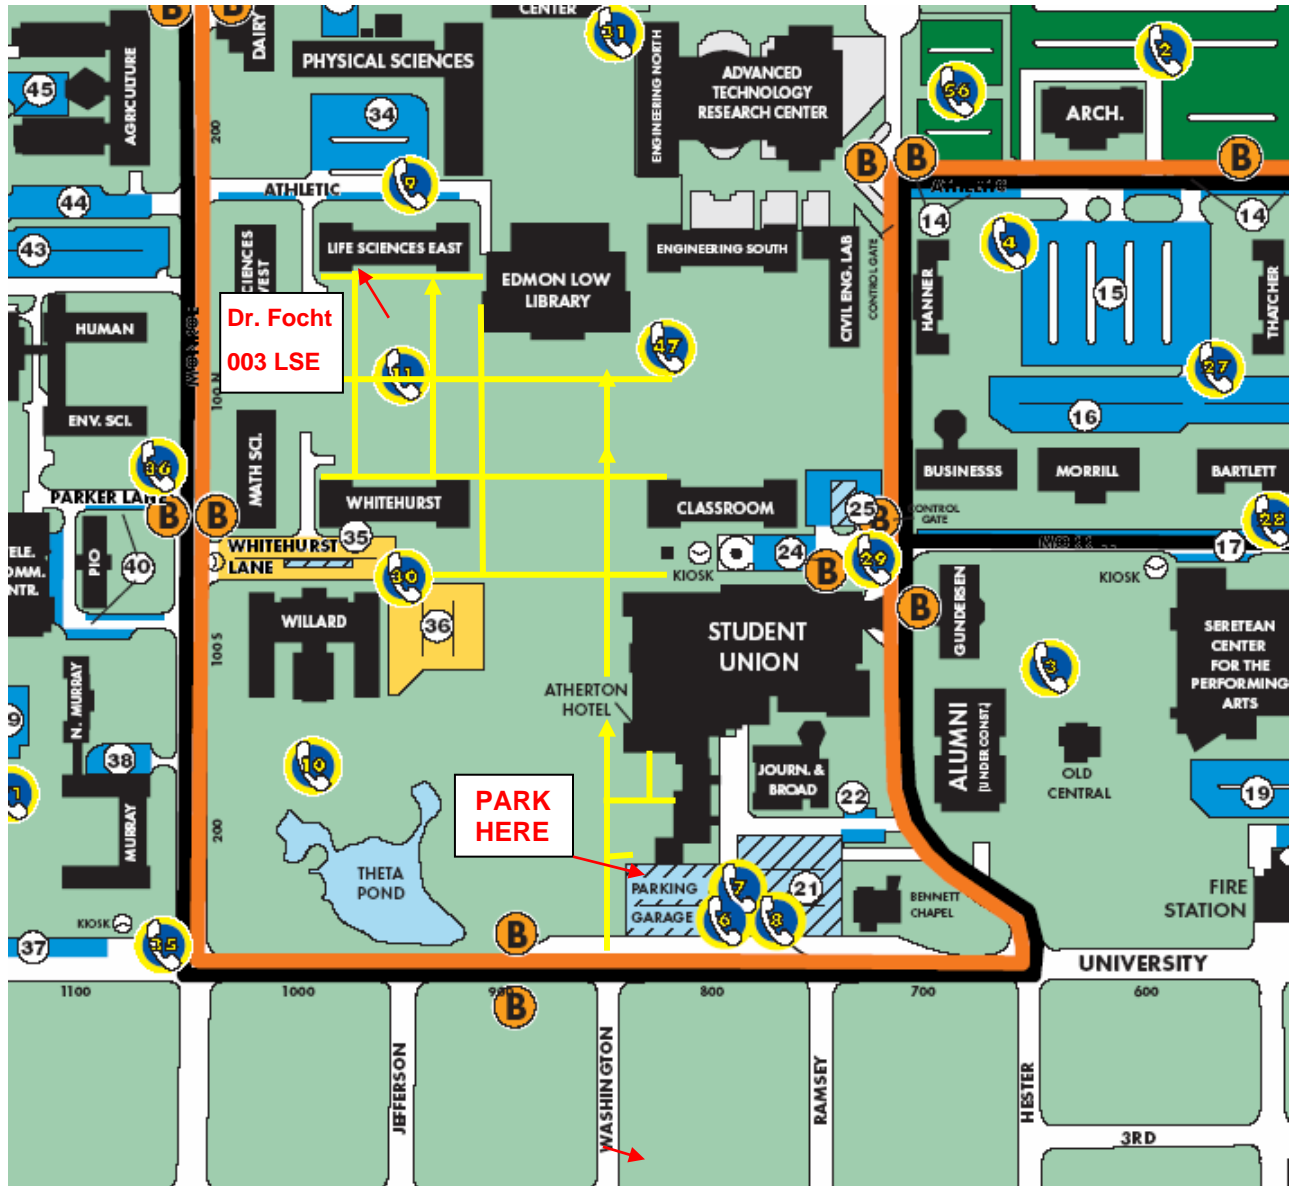

Directions to 003 LSE from Parking Lot:

Once parked in the Student Union Parking Garage (#21 on the map), go to the northwest corner of the top floor and take the stairs to the sidewalk. Follow the sidewalk, all the way to the Edmond Row Library. Take a left on the sidewalk. Follow the sidewalk to the 3<sup>rd</sup> crossroads on the sidewalk and take a right. Walk up to the building and enter. Once inside the building, walk in to the main hallway and you will see the elevator just in front of you to the right of the doorway. Take the elevator to the basement. Step out of the elevator and turn right. You will see the double doors that lead to Dr. Focht's office.

Sidewalk = —————